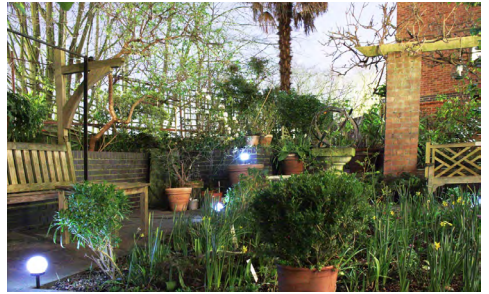

MUSEUM *of* BRANDS

Summer Events

"A creative and inspiring venue"

UNILEVER

Summer Events

Our secret garden in the middle of bustling Notting Hill provides a safe and relaxed setting to reunite and reconnect with your team this summer after many months apart. We offer a variety of bespoke packages and catering options, ranging from alfresco dining to a candle lit drinks reception. With Capacity for up to 100, you and your colleagues can enjoy the fresh air of our garden oasis.