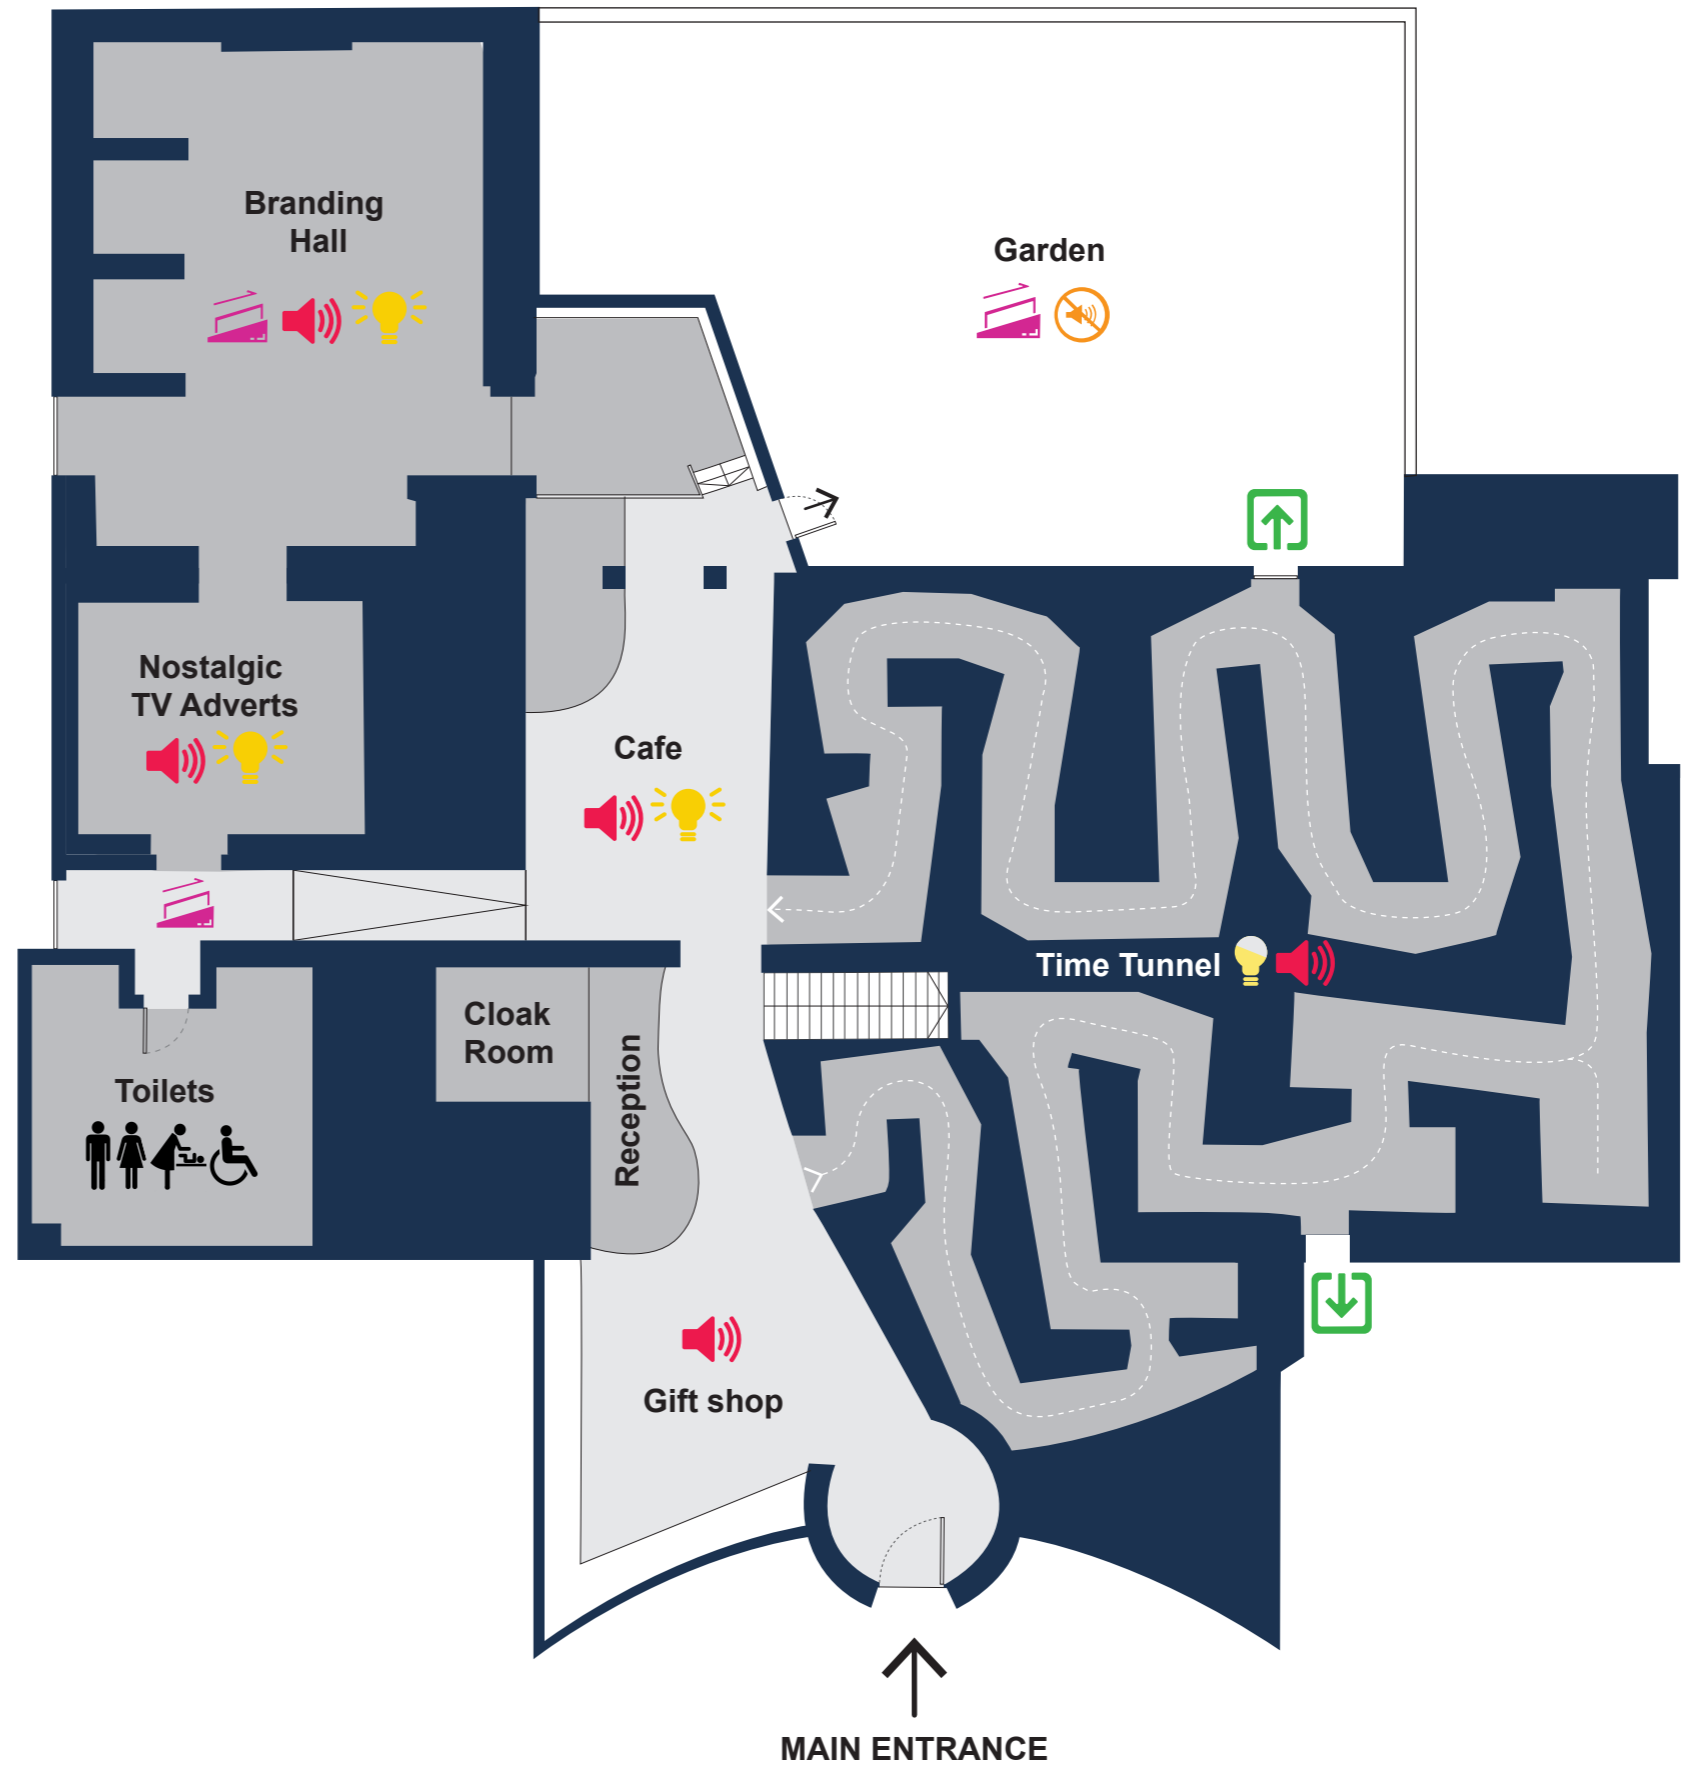

Museum Guide: Sensory Map

Key:

Music & Noise

Flashing/Bright Light

Dim Lighting

Fire Doors

Ramp/Wheelchair Access

Quiet Space Access